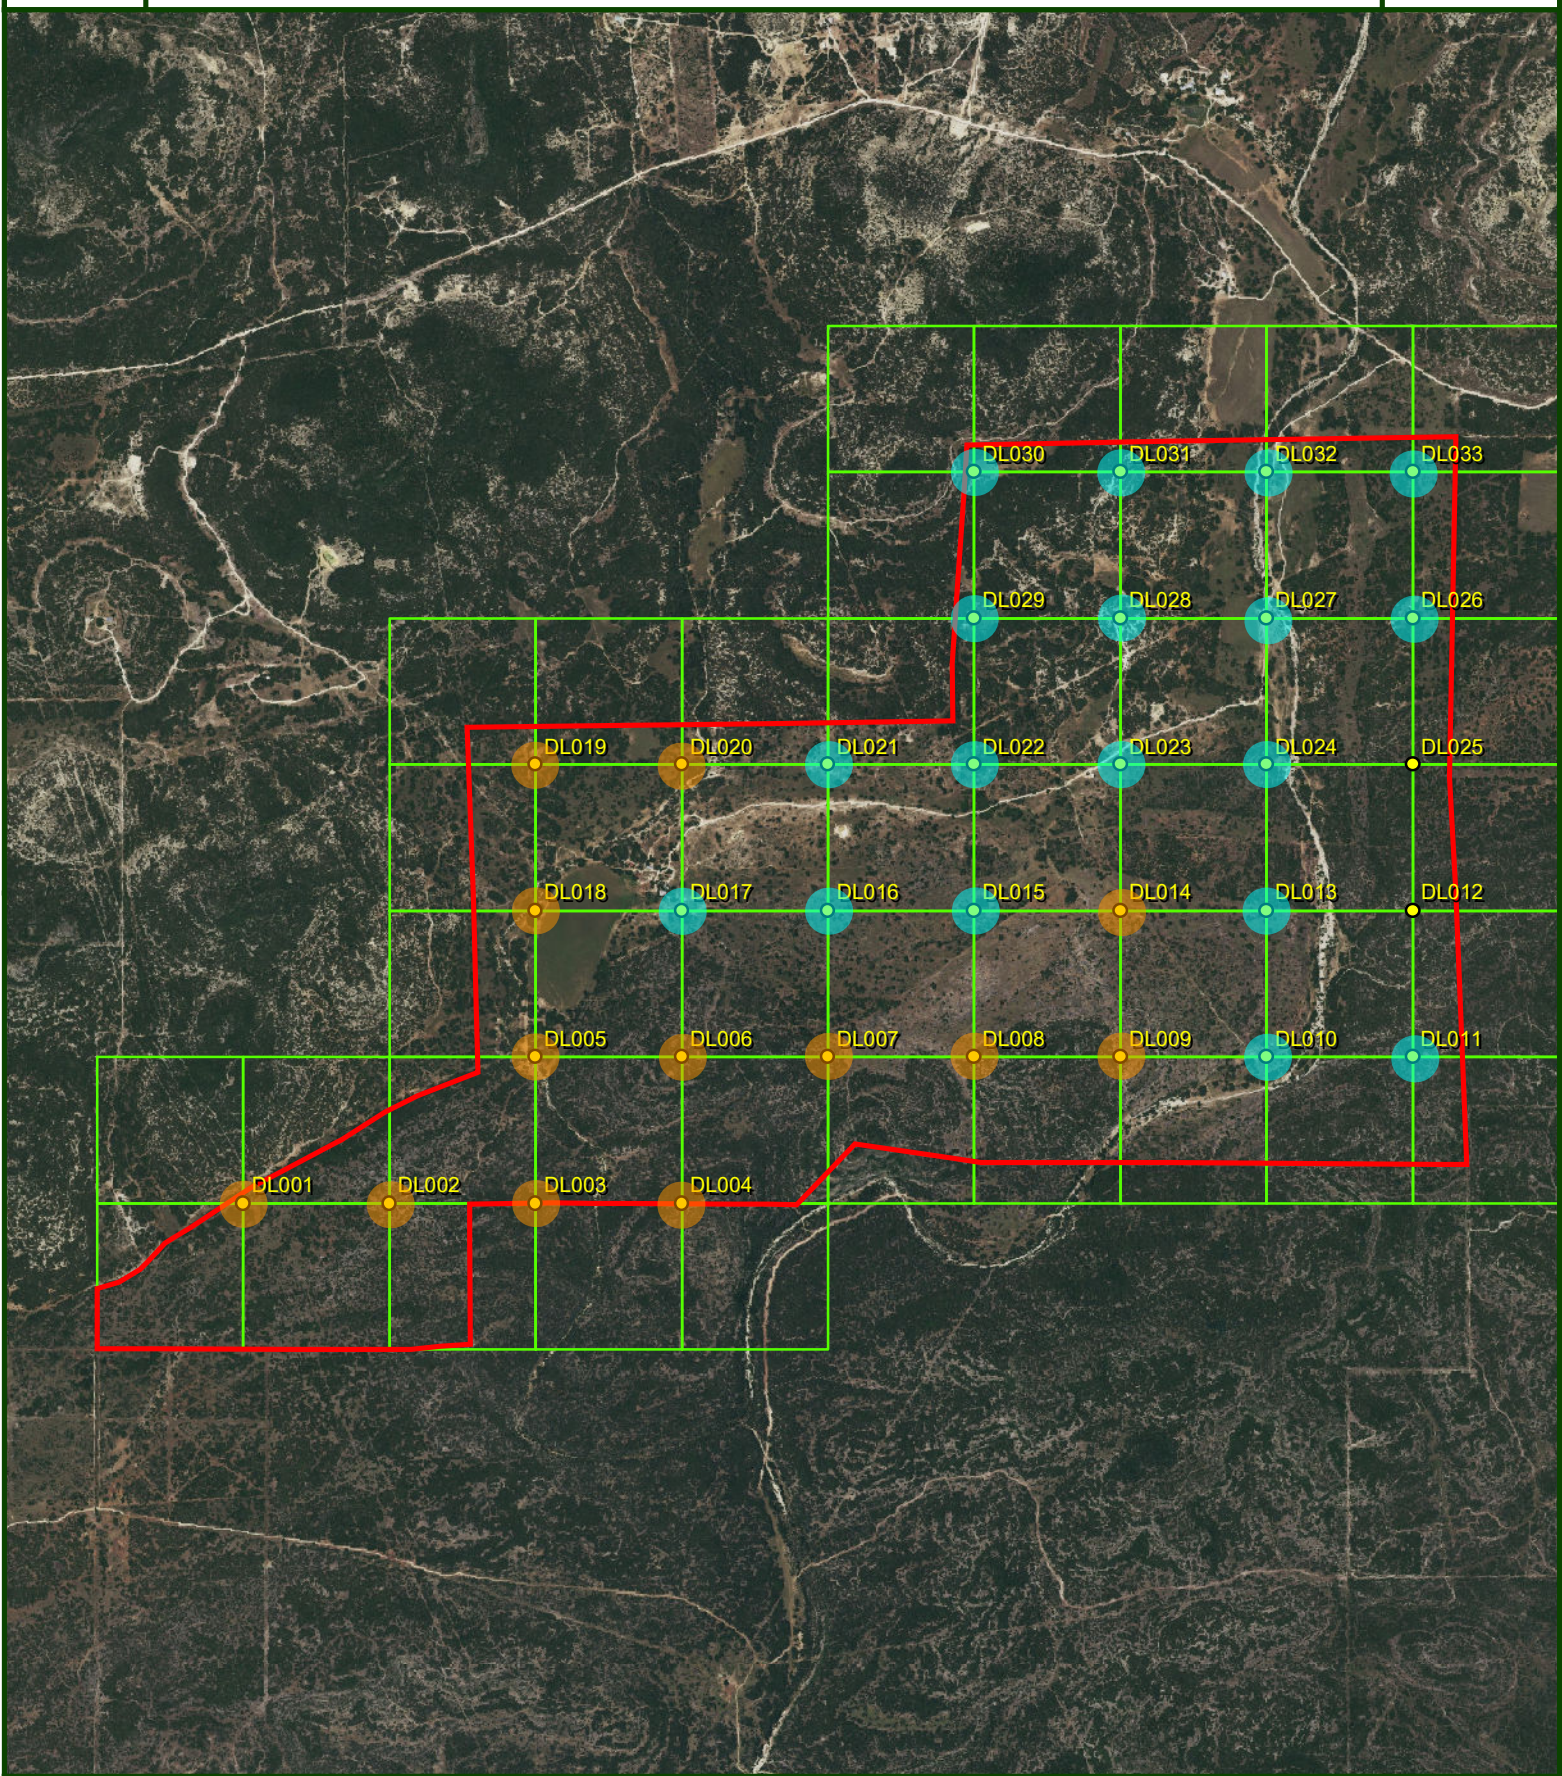

Audubon Conservation Ranching
Spring Monitoring Bird Survey

DWD Longhorns LLC
Seco Valley Ranch
Medina County, TX
June 14 & 15, 2023

Olive Sparrow perched in a live oak in the northwest region of the property

Survey & Report Completed by Restore Texas LLC

Vermilion Flycatcher

Yellow-throated Warbler

Davis Family Properties, Ltd.

+/- 1859.302 Acres - Medina County

● Surveyed 06/14/23
● Surveyed 06/15/23

Property Boundary
 500m x 500m Grid

● Points

Feet
 0 387.5775 1,550

SPECIES	COUNT	STATUS
Black-bellied Whistling Duck	1	YR
Northern Bobwhite *	6	YR
Wild Turkey *	2	YR
Inca Dove	1	YR
Common Ground-Dove	15	YR
White-winged Dove	21	YR
Mourning Dove	51	YR
Greater Roadrunner	1	YR
Yellow-billed Cuckoo	6	BR
Common Nighthawk	2	BR
Chuck-will's-widow *	1	BR
Black-chinned Hummingbird	3	BR
Turkey Vulture	3	YR
Cooper's Hawk	1	YR
Red-tailed Hawk	1	YR
Golden-fronted Woodpecker	1	YR
Ladder-backed Woodpecker	3	YR
Crested Caracara	1	YR
Ash-throated Flycatcher	16	BR
Eastern Phoebe	2	YR
Vermilion Flycatcher	14	BR
White-eyed Vireo	10	BR
Hutton's Vireo	4	YR
Woodhouse's Scrub-Jay	3	YR
Common Raven	1	YR
Purple Martin	25	BR
Barn Swallow	4	BR
Cave Swallow	1	BR

TOTAL SPECIES OBSERVED	56
TOTAL INDIVIDUALS OBSERVED	518
SGCN (Edward's Plateau)	11

Symbology: YR = year-round resident species, WI = over-wintering migratory species, BR = Breeding, MI = Migration only